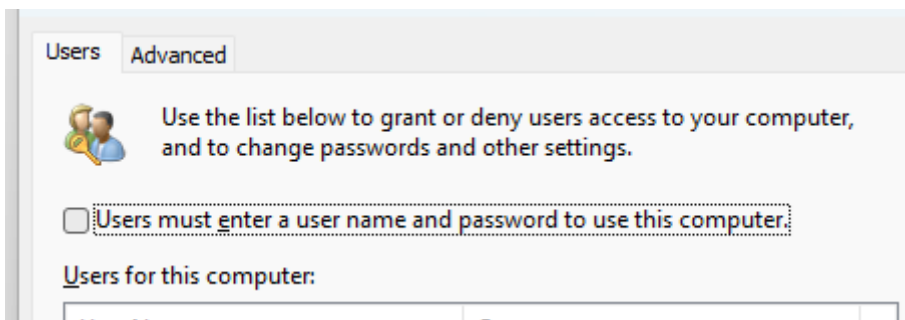

Passwordless login

Set DevicePasswordLessBuildVersion to 0

```
Computer\HKEY_LOCAL_MACHINE\SOFTWARE\Microsoft\Windows NT\CurrentVersion>PasswordLess\Device
```

run netplwiz

and uncheck

Revision #2

Created 29 October 2024 22:59:28 by Tim