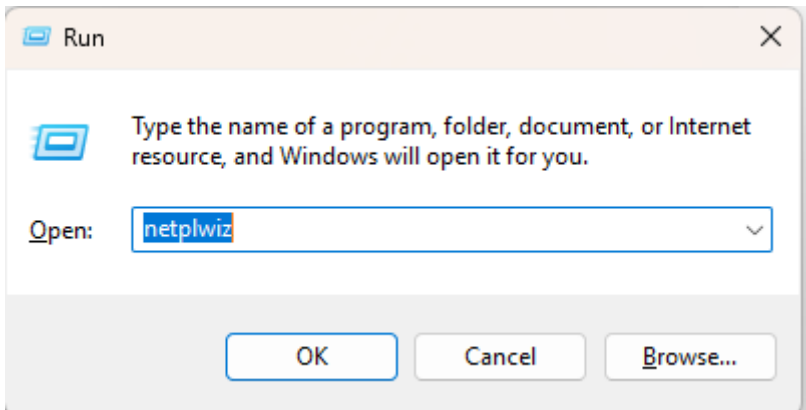

Passwordless login

Set DevicePasswordLessBuildVersion to 0

```
Computer\HKEY_LOCAL_MACHINE\SOFTWARE\Microsoft\Windows NT\CurrentVersion>PasswordLess\Device
```

run netplwiz

and uncheck

Revision #2

Created 29 October 2024 22:59:28 by Tim